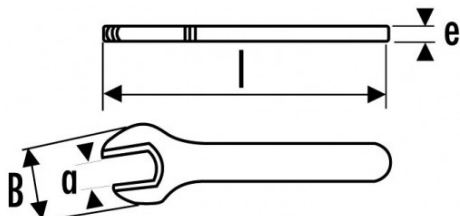

SPECIFIC DATA

Designation	SINGLE OPEN END WRENCH INSULATED 1000V 15MM
Sales reference	Z-10-15
L (mm)	145
Weight (g)	80
e (mm)	8
B (mm)	37
a (mm)	15
Guarantee	O

**Guarantee applied**

**O | SAM TOOL guarantee.**