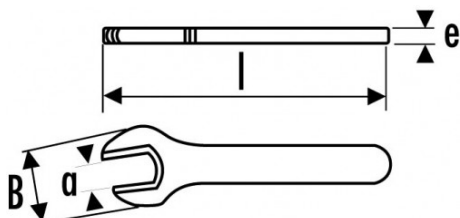

Photos and texts not contractually binding. Do not litter. Document generated on 2024-04-23 18:24:29

DESCRIPTION

1000 v insulated open end wrenches

Forged in steel with chrome-vanadium.

Extra-straight head wrench compliant hardness and lightness.

<https://www.sam-outillage.com/>

Photos and texts not contractually binding. Do not litter. Document generated on 2024-04-23 18:24:29

SPECIFIC DATA

Designation	SINGLE OPEN END WRENCH INSULATED 13 MM
Sales reference	Z-10-13
L (mm)	135
Weight (g)	60
e (mm)	7
B (mm)	31
a (mm)	13
Guarantee	O