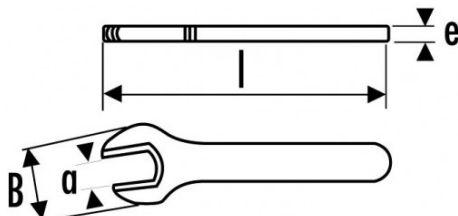

Photos and texts not contractually binding. Do not litter. Document generated on 2024-04-23 18:06:33

DESCRIPTION

1000 v insulated open end wrenches

Forged in steel with chrome-vanadium.

Extra-straight head wrench compliant hardness and lightness.

<https://www.sam-outillage.com/>

Photos and texts not contractually binding. Do not litter. Document generated on 2024-04-23 18:06:33

SPECIFIC DATA

Designation	SINGLE OPEN END WRENCH INSULATED 12 MM
Sales reference	Z-10-12
L (mm)	130
Weight (g)	50
e (mm)	7
B (mm)	28
a (mm)	12
Guarantee	O