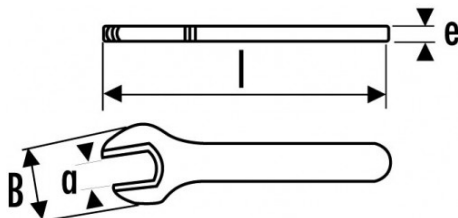

Photos and texts not contractually binding. Do not litter. Document generated on 2024-04-23 17:28:59

DESCRIPTION

1000 v insulated open end wrenches

Forged in steel with chrome-vanadium.

Extra-straight head wrench compliant hardness and lightness.

<https://www.sam-outillage.com/>

Photos and texts not contractually binding. Do not litter. Document generated on 2024-04-23 17:28:59

SPECIFIC DATA

Designation	SINGLE OPEN END WRENCH INSULATED 1000V 11MM
Sales reference	Z-10-11
L (mm)	125
Weight (g)	45
e (mm)	7
B (mm)	27
a (mm)	11
Guarantee	O