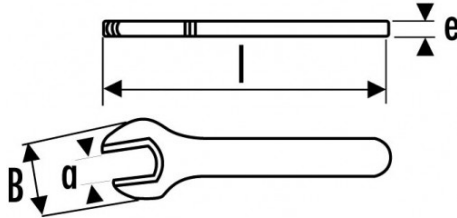

Photos and texts not contractually binding. Do not litter. Document generated on 2024-04-23 18:20:21

DESCRIPTION

1000 v insulated open end wrenches

Forged in steel with chrome-vanadium.

Extra-straight head wrench compliant hardness and lightness.

<https://www.sam-outillage.com/>

Photos and texts not contractually binding. Do not litter. Document generated on 2024-04-23 18:20:21

SPECIFIC DATA

Designation	INSULATED SINGLE OPEN-ENDED SPANNER 10 MM
Sales reference	Z-10-10
L (mm)	120
Weight (g)	40
e (mm)	7
B (mm)	26
a (mm)	10
Guarantee	O