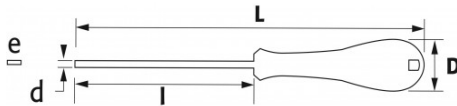

Designation	MECHANIC SCREWDRIVER TRADITION
Sales reference	TT-8E150
L (mm)	255
Weight (g)	300
I (mm)	150
d (mm)	8
e (mm)	1.2
D (mm)	21
Pattern mm	8
Guarantee	O

Guarantee applied

O | SAM TOOL guarantee.

Guarantee without time limit on the tools used under normal conditions.

[>> Find out more](#)

SAM Outillage

10 rue Camille de Rochetaillée
42000 Saint-Etienne - France

RCS Saint-Etienne B 338 002 231 | SAS au capital de 8 189 583 €

<https://www.sam-outillage.com/>