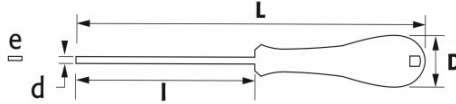

Designation	'TRADITION" SLOTTED-HEAD SCREWDRIVER
Sales reference	TT-65EG200
L (mm)	300
Weight (g)	120
I (mm)	200
d (mm)	6.5
e (mm)	1.2
D (mm)	21
Pattern mm	6.5
Guarantee	O

**Guarantee applied**

**O | SAM TOOL guarantee.**