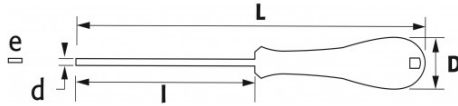

Designation	SLOTTED SCREWDRIVER TRADITION
Sales reference	TT-25EG75
L (mm)	140
Weight (g)	16
l (mm)	75
d (mm)	2.5
e (mm)	0.4
D (mm)	11.5
Pattern mm	2.5
Guarantee	O

**Guarantee applied**

**O | SAM TOOL guarantee.**