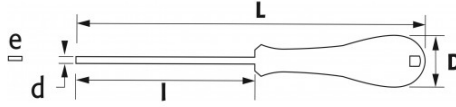

Designation	ELECTRICIAN SCREWDRIVER TRADIT
Sales reference	TT-25E75
L (mm)	140
Weight (g)	16
l (mm)	75
d (mm)	2.5
e (mm)	0.4
D (mm)	11.5
Pattern mm	2.5
Guarantee	O

Guarantee applied

O | SAM TOOL guarantee.

Guarantee without time limit on the tools used under normal conditions.

[>> Find out more](#)

SAM Outillage

10 rue Camille de Rochetaillée
42000 Saint-Etienne - France

RCS Saint-Etienne B 338 002 231 | SAS au capital de 8 189 583 €

<https://www.sam-outillage.com/>