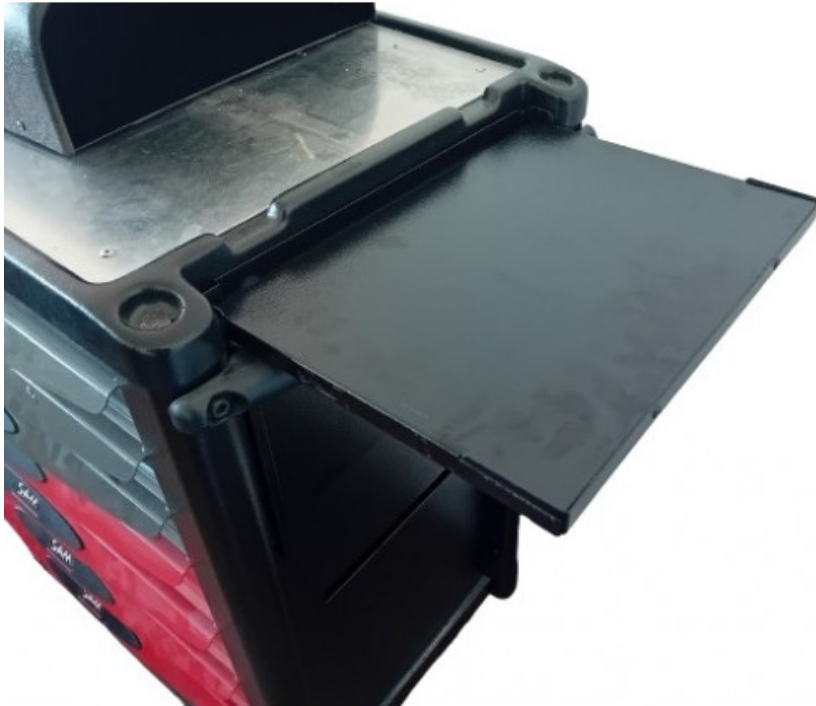

Side tablet for tool trolley 41

TAB-SERV

SAM Outillage

10 rue Camille de Rochetaillée
42000 Saint-Etienne - France

RCS Saint-Etienne B 338 002 231 | SAS au capital de 8 189 583 €

<https://www.sam-outillage.com/>

Photos and texts not contractually binding. Do not litter. Document generated on 2024-04-18 04:08:15

**DESCRIPTION****Side tablet for tool trolley 41**

Side tablet for tool trolley.

Suitable for series 40 and 40 wide models.

For 10" tablets.

SPECIFIC DATA

Designation	LATERAL TABLET
Sales reference	TAB-SERV
Weight (g)	1840
Guarantee	O SAM TOOL guarantee.

SAM Outillage

10 rue Camille de Rochetaillée
42000 Saint-Etienne - France