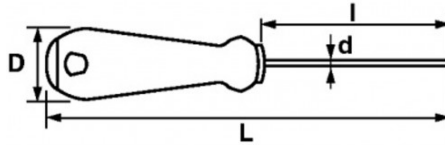

Photos and texts not contractually binding. Do not litter. Document generated on 2024-04-29 10:05:00

SPECIFIC DATA

Designation	RESISTORX SCREWDRIVER NO 27 100 MM
Sales reference	TA-27R100
L (mm)	213
Weight (g)	95
I (mm)	100
d (mm)	6
D (mm)	34
Pattern	N°27
Guarantee	O