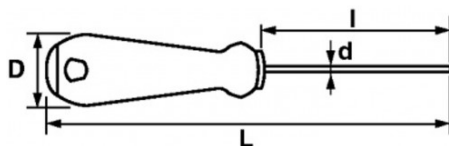

SPECIFIC DATA

Designation	RESISTORX SCREWDRIVER NO 20 100 MM
Sales reference	TA-20R100
L (mm)	202.6
Weight (g)	60
I (mm)	100
d (mm)	5
D (mm)	31.55
Pattern	N°20
Guarantee	O

**Guarantee applied**

**O | SAM TOOL guarantee.**