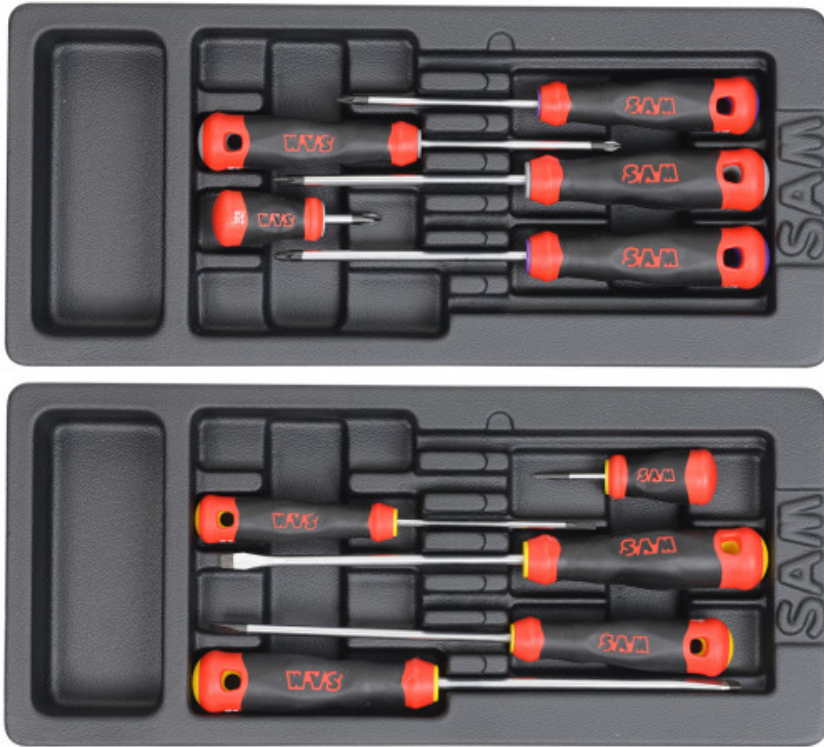

ABS module 1/3 with 10 two-material screwdrivers

T-PPZJ10M

SAM Outillage

10 rue Camille de Rochetaillée
42000 Saint-Etienne - France

RCS Saint-Etienne B 338 002 231 | SAS au capital de 8 189 583 €

<https://www.sam-outillage.com/>

Photos and texts not contractually binding. Do not litter. Document generated on 2024-04-28 19:45:53

DESCRIPTION

ABS module 1/3 with 10 two-material screwdrivers

Set of 10 slotted, Phillips, Pozidriv S1 screwdrivers. Supplied in an ABS module. Composition: Slotted screwdrivers: 4x35 4x100 - 5.5x150 - 6.5x150 8x150 Phillips screwdrivers: 1x100 - 2x35 - 2x125. Pozidriv screwdrivers: 1x100 - 2x125