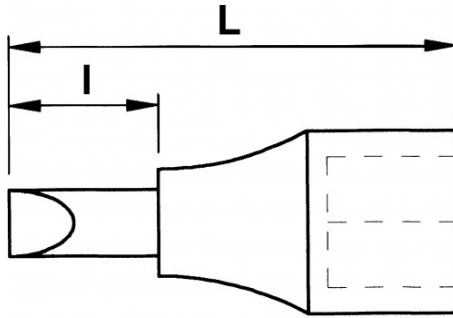

Photos and texts not contractually binding. Do not litter. Document generated on 2024-04-27 12:22:25

DESCRIPTION

1/2" ribes screwdriver socket

Ribes® 1/2" screwdriver socket

STANDARDS / DIRECTIVES

NF ISO 1711-1

Designation	RIBE SCREWDRIVER SOCKET 1/2" L55-RB7
Sales reference	SR-5-7
L (mm)	55
Weight (g)	70
l (mm)	19
Pattern	7
Guarantee	O

Guarantee applied

O | SAM TOOL guarantee.

Guarantee without time limit on the tools used under normal conditions.