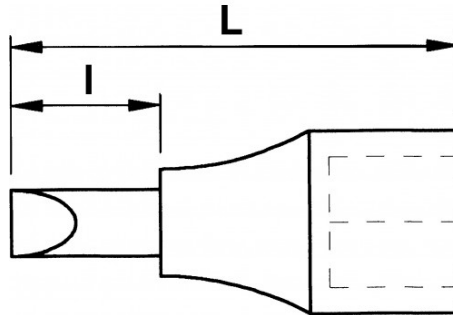

Designation	RIBE SCREWDRIVER SOCKET 1/2" L55-RB13
Sales reference	SR-5-13
L (mm)	55
Weight (g)	110
l (mm)	17
Pattern	13
Guarantee	O

**Guarantee applied**

**O | SAM TOOL guarantee.**

Guarantee without time limit on the tools used under normal conditions.