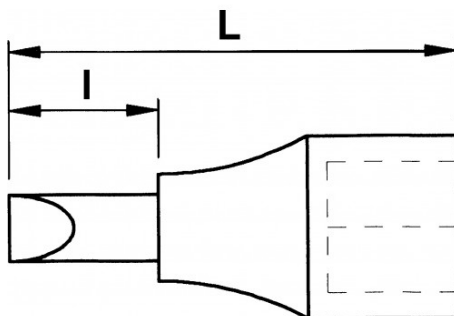

Designation	RIBE SCREWDRIVER SOCKET 1/2" L140-RB8
Sales reference	SR-14-8
L (mm)	140
Weight (g)	140
l (mm)	104
Pattern	8
Guarantee	O

**Guarantee applied**

**O | SAM TOOL guarantee.**

Guarantee without time limit on the tools used under normal conditions.