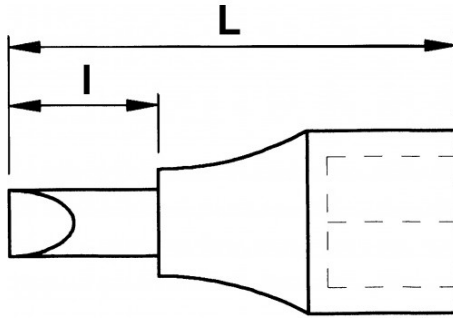

Photos and texts not contractually binding. Do not litter. Document generated on 2024-04-27 08:09:39

DESCRIPTION

1/2" ribes screwdriver socket

Ribes® 1/2" screwdriver socket

STANDARDS / DIRECTIVES

NF ISO 1711-1

Designation	RIBE SCREWDRIVER SOCKET 1/2" L140-RB12
Sales reference	SR-14-12
L (mm)	140
Weight (g)	160
l (mm)	104
Pattern	12
Guarantee	O

Guarantee applied

O | SAM TOOL guarantee.

Guarantee without time limit on the tools used under normal conditions.