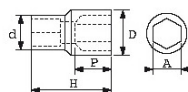

SPECIFIC DATA

Designation	SOCKET 1/2" 6-FLAT 28 MM
Sales reference	SH-28
Weight (g)	154
H (mm)	45
d (mm)	30
D (mm)	37.9
P (mm)	18
A (mm)	28
Guarantee	O

**Guarantee applied**

**O | SAM TOOL guarantee.**

Guarantee without time limit on the tools used under normal conditions.