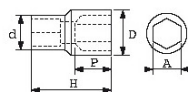

SPECIFIC DATA

Designation	SOCKET 1/2" 6-FLAT 22 MM
Sales reference	SH-22
Weight (g)	102
H (mm)	40
d (mm)	26
D (mm)	30
P (mm)	14
A (mm)	22
Guarantee	O

**Guarantee applied**

**O | SAM TOOL guarantee.**

Guarantee without time limit on the tools used under normal conditions.