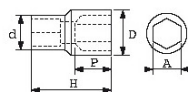

SPECIFIC DATA

Designation	SOCKET 1/2" 6-FLAT 15 MM
Sales reference	SH-15
Weight (g)	70
H (mm)	38
d (mm)	22.2
D (mm)	21.6
P (mm)	10
A (mm)	15
Guarantee	O

**Guarantee applied**

**O | SAM TOOL guarantee.**

Guarantee without time limit on the tools used under normal conditions.