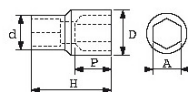

SPECIFIC DATA

Designation	SOCKET 1/2" 6-FLAT 11 MM
Sales reference	SH-11
Weight (g)	60
H (mm)	38
d (mm)	22.2
D (mm)	16.6
P (mm)	7
A (mm)	11
Guarantee	O

**Guarantee applied**

**O | SAM TOOL guarantee.**

Guarantee without time limit on the tools used under normal conditions.