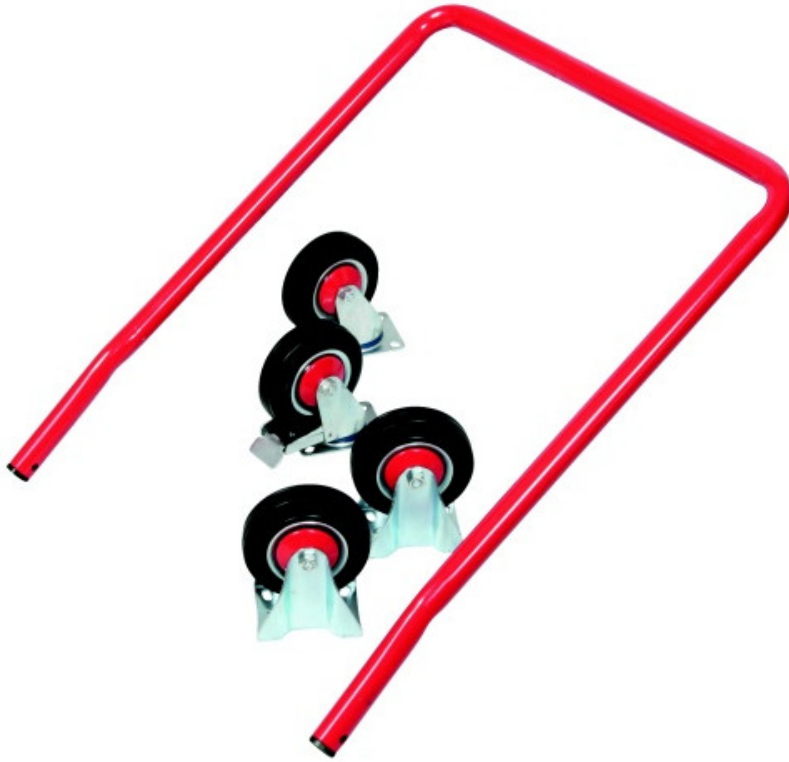

DESCRIPTION

Displacement kit for chest

Used to transform a box (SERVI-R40) into a workshop trolley. The kit consists of a handle and 4 wheels Ø 125 mm. 2 fixed wheels and 2 swivel wheels, one of which with a brake.

SPECIFIC DATA

Designation	ROLLER KIT FOR SERVI-R40 BOX
Sales reference	SERVI-KR1
Weight (g)	9000
Guarantee	O | SAM TOOL guarantee.

SAM Outillage

10 rue Camille de Rochetaillée
42000 Saint-Etienne - France

RCS Saint-Etienne B 338 002 231 | SAS au capital de 8 189 583 €

<https://www.sam-outillage.com/>

Photos and texts not contractually binding. Do not litter. Document generated on 2024-05-04 21:09:23