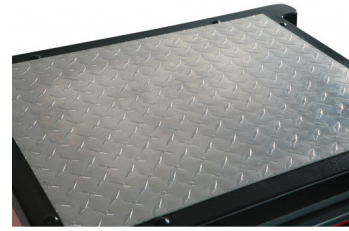

Roller cabinet with 6 drawers, aluMINIum tray

SERVI-630

SAM Outillage

10 rue Camille de Rochetaillée
42000 Saint-Etienne - France

RCS Saint-Etienne B 338 002 231 | SAS au capital de 8 189 583 €

<https://www.sam-outillage.com/>

Photos and texts not contractually binding. Do not litter. Document generated on 2024-05-03 15:37:47

DESCRIPTION

Roller cabinet with 6 drawers, aluMINIum tray

SAM Outillage

10 rue Camille de Rochetaillée
42000 Saint-Etienne - France