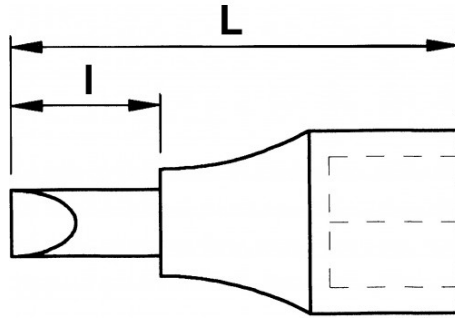

Designation	SCREWDRIVER SOCKET 1/2" XZN L140-M8
Sales reference	SD-14-8
L (mm)	140
Weight (g)	130
l (mm)	104
Pattern	8
Guarantee	O

Guarantee applied

O | SAM TOOL guarantee.

Guarantee without time limit on the tools used under normal conditions.