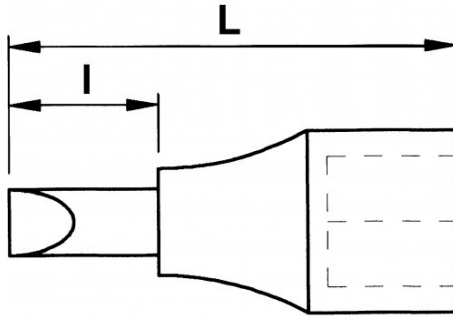

**SPECIFIC DATA**

Designation	SCREWDRIVER SOCKET 1/2 6 PTS 8
Sales reference	SC-8
L (mm)	55
Weight (g)	80
l (mm)	17
Pattern	N° 8
Guarantee	O

**Guarantee applied**

**O | SAM TOOL guarantee.**

Guarantee without time limit on the tools used under normal conditions.