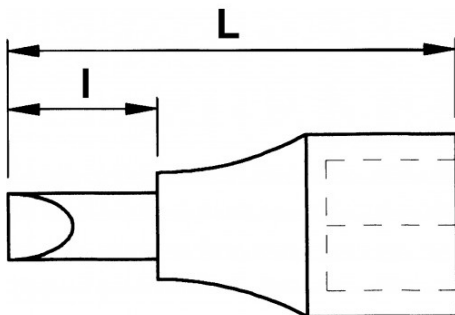

**SPECIFIC DATA**

Designation	SCREWDRIVER SOCKET LONG 1/2 6
Sales reference	SC-6L
L (mm)	100
Weight (g)	70
l (mm)	62
Pattern	N° 6
Guarantee	O

**Guarantee applied**

**O | SAM TOOL guarantee.**

Guarantee without time limit on the tools used under normal conditions.