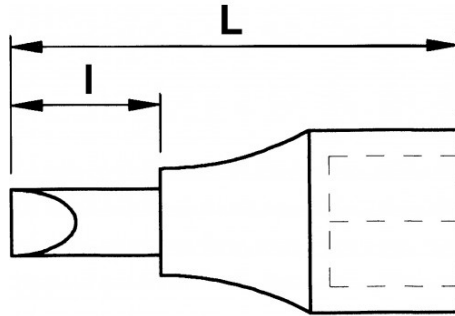

<https://www.sam-outillage.com/>

DESCRIPTION

1/2" single-piece short screwdriver sockets for hollow hexagonal head

The one-piece bit sympathize with the socket.

The one-piece bit screwdriver socket allow to:

- work with ratchet, handle with joint,...
- reach the difficult access screw using extensions, joints.

Polish chromed presentation of the bit-holder.

STANDARDS / DIRECTIVES

NF ISO 1174-1

SAM Outillage

10 rue Camille de Rochetaillée
42000 Saint-Etienne - France

Designation	SCREWDRIVER SOCKET 1/2 6 PTS 6
Sales reference	SC-6
L (mm)	55
Weight (g)	70
l (mm)	17
Pattern	N° 6
Guarantee	O

Guarantee applied

O | SAM TOOL guarantee.

Guarantee without time limit on the tools used under normal conditions.