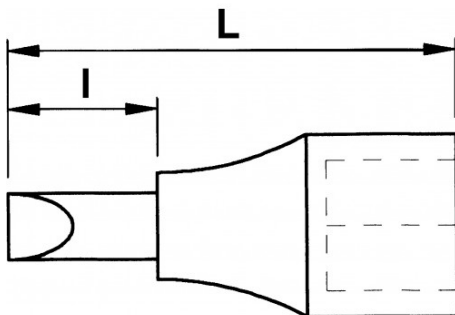

Long screwdriver socket 1/2" driven square 1/2" = 12,7 mm.

The one-piece bit sympathize with the socket.

The one-piece bit screwdriver socket allow to:

- work with ratchet, handle with joint,...
- reach the difficult access screw using extensions.

Photos and texts not contractually binding. Do not litter. Document generated on 2024-05-03 04:00:19

SPECIFIC DATA

Designation	SCREWDRIVER SOCKET LONG 1/2 6
Sales reference	SC-5L
L (mm)	100
Weight (g)	100
l (mm)	62
Pattern	N° 5
Guarantee	O