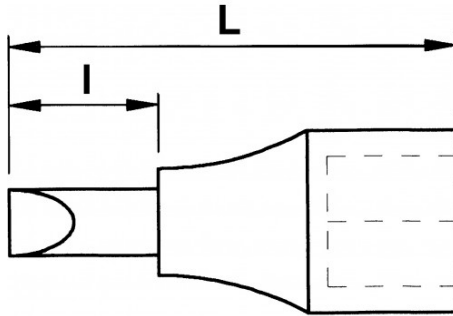

DESCRIPTION

1/2" screwdriver socket - hexagonal

1/2" 6-flat screwdriver sockets

STANDARDS / DIRECTIVES

NF ISO 1711-1, NF ISO 2936

SAM Outillage

10 rue Camille de Rochetaillée
42000 Saint-Etienne - France

RCS Saint-Etienne B 338 002 231 | SAS au capital de 8 189 583 €

<https://www.sam-outillage.com/>

Photos and texts not contractually binding. Do not litter. Document generated on 2024-04-26 10:13:19

SPECIFIC DATA

Designation	SCREWDRIVER SOCKET 1/2" 6-FLAT MALE : L55-H9
Sales reference	SC-5-9
L (mm)	55
Weight (g)	80
l (mm)	19
Pattern	9
Guarantee	O