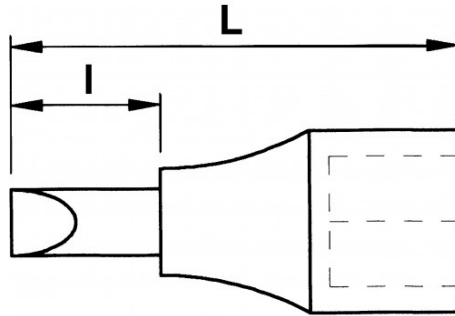

AUTOMOTIVE

DESCRIPTION

1/2" screwdriver socket - hexagonal

1/2" 6-flat screwdriver sockets

STANDARDS / DIRECTIVES

NF ISO 1711-1, NF ISO 2936

SAM Outillage

10 rue Camille de Rochetaillée
42000 Saint-Etienne - France

Designation	SCREWDRIVER SOCKET 1/2" 6 PTS MALE L55-H7
Sales reference	SC-5-7
L (mm)	55
Weight (g)	70
l (mm)	19
Pattern	7
Guarantee	O

Guarantee applied

O | SAM TOOL guarantee.

Guarantee without time limit on the tools used under normal conditions.