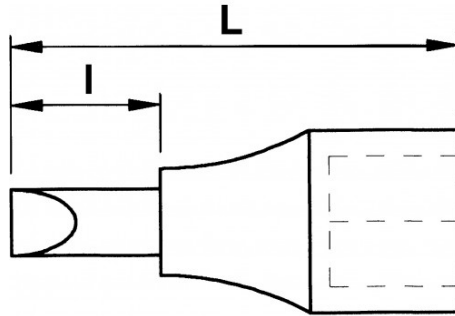

AUTOMOTIVE

DESCRIPTION

1/2" screwdriver socket - hexagonal

1/2" 6-flat screwdriver sockets

STANDARDS / DIRECTIVES

NF ISO 1711-1, NF ISO 2936

SAM Outillage

10 rue Camille de Rochetaillée
42000 Saint-Etienne - France

Designation	SCREWDRIVER SOCKET 1/2" 6 PTS MALE L55-H6
Sales reference	SC-5-6
L (mm)	55
Weight (g)	70
l (mm)	19
Pattern	6
Guarantee	O

Guarantee applied

O | SAM TOOL guarantee.

Guarantee without time limit on the tools used under normal conditions.