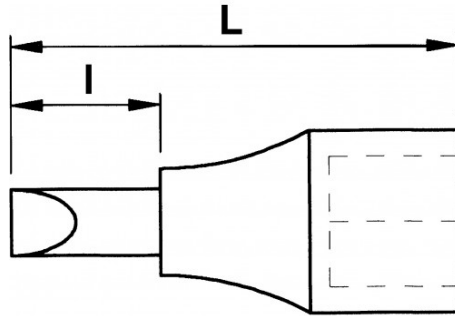

SPECIFIC DATA

Designation	SCREWDRIVER SOCKET 1/2" 6 PTS MALE L55-H5
Sales reference	SC-5-5
L (mm)	55
Weight (g)	70
l (mm)	19
Pattern	5
Guarantee	O

**Guarantee applied**

**O | SAM TOOL guarantee.**

Guarantee without time limit on the tools used under normal conditions.