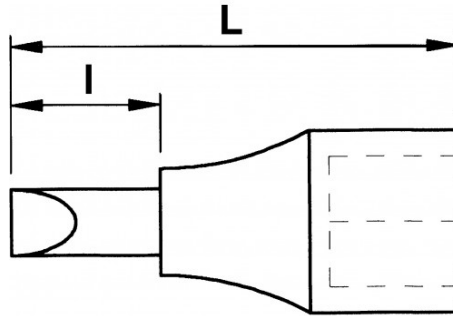

AUTOMOTIVE

DESCRIPTION

1/2" screwdriver socket - hexagonal

1/2" 6-flat screwdriver sockets

STANDARDS / DIRECTIVES

NF ISO 1711-1, NF ISO 2936

SAM Outillage

10 rue Camille de Rochetaillée
42000 Saint-Etienne - France

Designation	SCREWDRIVER SOCKET 1/2" 6-FLAT MALE : L55-H4
Sales reference	SC-5-4
L (mm)	55
Weight (g)	60
l (mm)	19
Pattern	4
Guarantee	O

Guarantee applied

O | SAM TOOL guarantee.

Guarantee without time limit on the tools used under normal conditions.