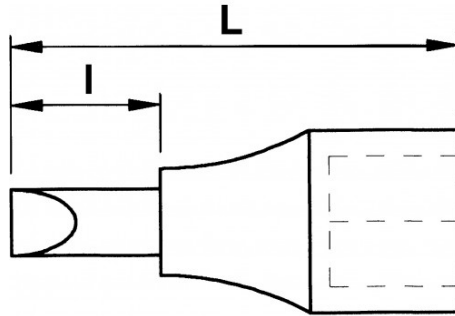

**SPECIFIC DATA**

Designation	SCREWDRIVER SOCKET 1/2" 6 PTS MALE L55-H14
Sales reference	SC-5-14
L (mm)	55
Weight (g)	110
l (mm)	17
Pattern	14
Guarantee	O

**Guarantee applied**

**O | SAM TOOL guarantee.**