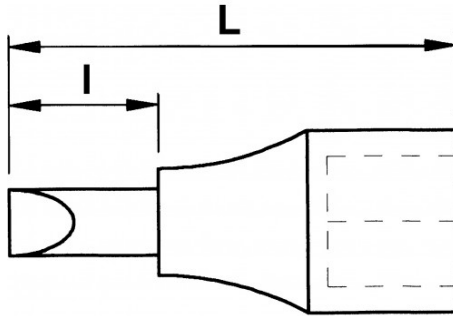

AUTOMOTIVE

DESCRIPTION

1/2" screwdriver socket - hexagonal

1/2" 6-flat screwdriver sockets

STANDARDS / DIRECTIVES

NF ISO 1711-1, NF ISO 2936

SAM Outillage

10 rue Camille de Rochetaillée
42000 Saint-Etienne - France

RCS Saint-Etienne B 338 002 231 | SAS au capital de 8 189 583 €

<https://www.sam-outillage.com/>

SPECIFIC DATA

Designation	SCREWDRIVER SOCKET 1/2" 6 PTS MALE L55-H12
Sales reference	SC-5-12
L (mm)	55
Weight (g)	80
l (mm)	19
Pattern	12
Guarantee	O