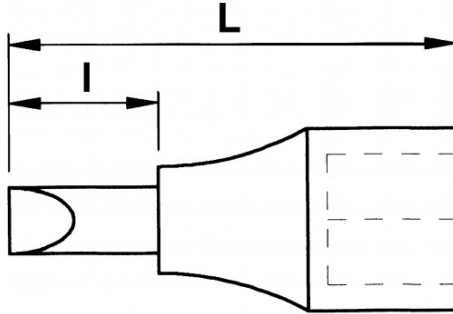

AUTOMOTIVE

DESCRIPTION

1/2" screwdriver socket - hexagonal

1/2" 6-flat screwdriver sockets

STANDARDS / DIRECTIVES

NF ISO 1711-1, NF ISO 2936

SAM Outillage

10 rue Camille de Rochetaillée
42000 Saint-Etienne - France

Designation	SCREWDRIVER SOCKET 1/2" 6 PTS MALE L55-H10
Sales reference	SC-5-10
L (mm)	55
Weight (g)	70
I (mm)	19
Pattern	10
Guarantee	O

Guarantee applied

O | SAM TOOL guarantee.

Guarantee without time limit on the tools used under normal conditions.