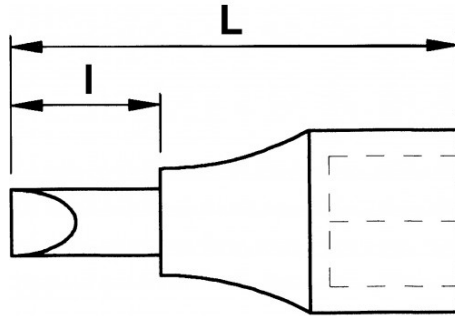

AUTOMOTIVE

DESCRIPTION

1/2" screwdriver socket - hexagonal

1/2" 6-flat screwdriver sockets

STANDARDS / DIRECTIVES

NF ISO 1711-1, NF ISO 2936

SAM Outillage

10 rue Camille de Rochetaillée
42000 Saint-Etienne - France

RCS Saint-Etienne B 338 002 231 | SAS au capital de 8 189 583 €

<https://www.sam-outillage.com/>

SPECIFIC DATA

Designation	SCREWDRIVER SOCKET 1/2" 6 PTS MALE - L200- H5
Sales reference	SC-20-5
L (mm)	200
Weight (g)	160
l (mm)	164
Pattern	5
Guarantee	O