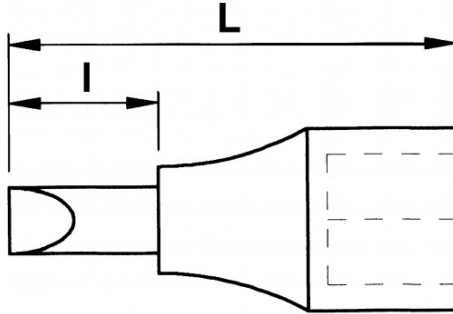

AUTOMOTIVE

DESCRIPTION

1/2" screwdriver socket - hexagonal

1/2" 6-flat screwdriver sockets

STANDARDS / DIRECTIVES

NF ISO 1711-1, NF ISO 2936

SAM Outillage

10 rue Camille de Rochetaillée
42000 Saint-Etienne - France

Designation	SCREWDRIVER SOCKET 1/2" 6 PTS MALE - L200- H12
Sales reference	SC-20-12
L (mm)	200
Weight (g)	220
l (mm)	164
Pattern	12
Guarantee	O

Guarantee applied

O | SAM TOOL guarantee.

Guarantee without time limit on the tools used under normal conditions.