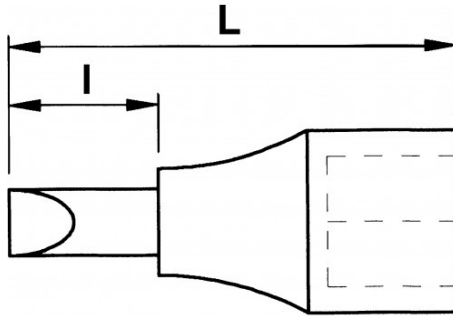

SPECIFIC DATA

Designation	SCREWDRIVER SOCKET 1/2 6 PTS 1
Sales reference	SC-19
L (mm)	55
Weight (g)	235
l (mm)	17
Pattern	N° 19
Guarantee	O

Guarantee applied

O | SAM TOOL guarantee.

Guarantee without time limit on the tools used under normal conditions.

[>> Find out more](#)

SAM Outillage

10 rue Camille de Rochetaillée
42000 Saint-Etienne - France

RCS Saint-Etienne B 338 002 231 | SAS au capital de 8 189 583 €

<https://www.sam-outillage.com/>