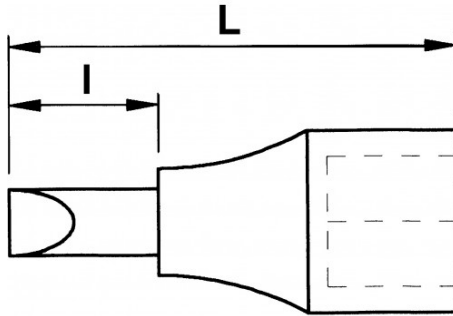

<https://www.sam-outillage.com/>

DESCRIPTION

1/2" single-piece short screwdriver sockets for hollow hexagonal head

The one-piece bit sympathize with the socket.

The one-piece bit screwdriver socket allow to:

- work with ratchet, handle with joint,...
- reach the difficult access screw using extensions, joints.

Polish chromed presentation of the bit-holder.

STANDARDS / DIRECTIVES

NF ISO 1174-1

SAM Outillage

10 rue Camille de Rochetaillée
42000 Saint-Etienne - France

Designation	SCREWDRIVER SOCKET 1/2 6 PTS 1
Sales reference	SC-17
L (mm)	55
Weight (g)	193
l (mm)	17
Pattern	N° 17
Guarantee	O

Guarantee applied

O | SAM TOOL guarantee.

Guarantee without time limit on the tools used under normal conditions.