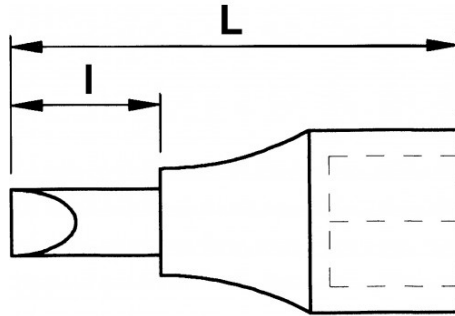

SPECIFIC DATA

Designation	SCREWDRIVER SOCKET 1/2 6 PTS 1
Sales reference	SC-14
L (mm)	55
Weight (g)	109
l (mm)	17
Pattern	N° 14
Guarantee	O

Guarantee applied

O | SAM TOOL guarantee.

Guarantee without time limit on the tools used under normal conditions.

[>> Find out more](#)

SAM Outillage

10 rue Camille de Rochetaillée
42000 Saint-Etienne - France

RCS Saint-Etienne B 338 002 231 | SAS au capital de 8 189 583 €

<https://www.sam-outillage.com/>

Photos and texts not contractually binding. Do not litter. Document generated on 2024-05-01 19:40:31