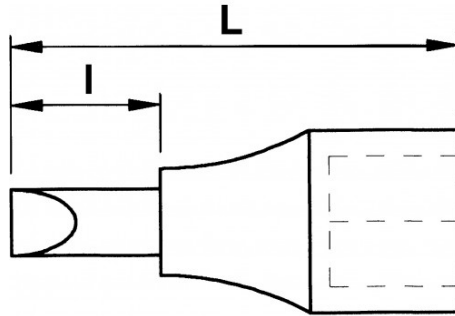

AUTOMOTIVE

DESCRIPTION

1/2" screwdriver socket - hexagonal

1/2" 6-flat screwdriver sockets

STANDARDS / DIRECTIVES

NF ISO 1711-1, NF ISO 2936

SAM Outillage

10 rue Camille de Rochetaillée
42000 Saint-Etienne - France

| | |
|-----------------|---|
| Designation | SCREWDRIVER SOCKET 1/2" 6 PTS MALE -L140-H6 |
| Sales reference | SC-14-6 |
| L (mm) | 140 |
| Weight (g) | 120 |
| l (mm) | 104 |
| Pattern | 6 |
| Guarantee | O |