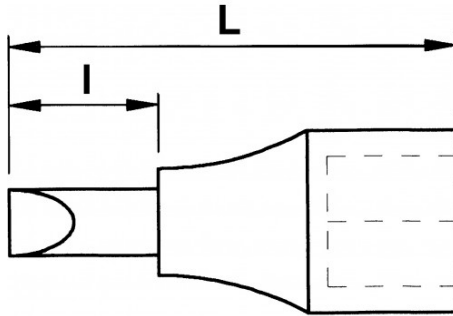

AUTOMOTIVE

DESCRIPTION

1/2" screwdriver socket - hexagonal

1/2" 6-flat screwdriver sockets

STANDARDS / DIRECTIVES

NF ISO 1711-1, NF ISO 2936

SAM Outillage

10 rue Camille de Rochetaillée
42000 Saint-Etienne - France

RCS Saint-Etienne B 338 002 231 | SAS au capital de 8 189 583 €

<https://www.sam-outillage.com/>

SPECIFIC DATA

Designation	SCREWDRIVER SOCKET 1/2" 6 PTS MALE -L140-H12
Sales reference	SC-14-12
L (mm)	140
Weight (g)	160
l (mm)	104
Pattern	12
Guarantee	O