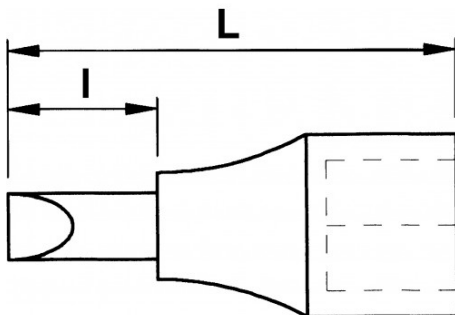

SPECIFIC DATA

Designation	SCREWDRIVER SOCKET 1/2 6 PTS 1
Sales reference	SC-12
L (mm)	55
Weight (g)	87
l (mm)	17
Pattern	N° 12
Guarantee	O

Guarantee applied

O | SAM TOOL guarantee.

Guarantee without time limit on the tools used under normal conditions.

[>> Find out more](#)

SAM Outillage

10 rue Camille de Rochetaillée
42000 Saint-Etienne - France

RCS Saint-Etienne B 338 002 231 | SAS au capital de 8 189 583 €

<https://www.sam-outillage.com/>

Photos and texts not contractually binding. Do not litter. Document generated on 2024-05-01 16:49:04