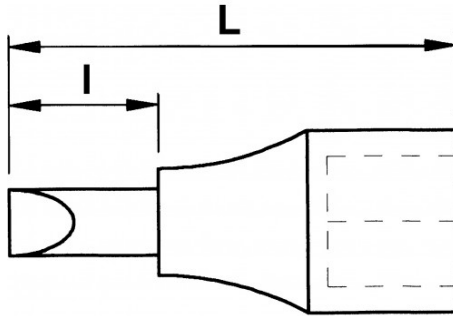

AUTOMOTIVE

DESCRIPTION

1/2" screwdriver socket - hexagonal

1/2" 6-flat screwdriver sockets

STANDARDS / DIRECTIVES

NF ISO 1711-1, NF ISO 2936

SAM Outillage

10 rue Camille de Rochetaillée
42000 Saint-Etienne - France

Designation	SCREWDRIVER SOCKET 1/2" 6 PTS MALE -L100-H8
Sales reference	SC-10-8
L (mm)	100
Weight (g)	100
l (mm)	64
Pattern	8
Guarantee	O

Guarantee applied

O | SAM TOOL guarantee.

Guarantee without time limit on the tools used under normal conditions.