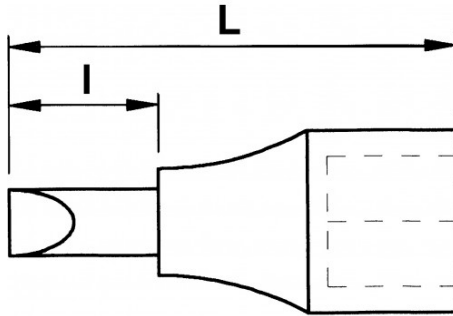

**SPECIFIC DATA**

Designation	SCREWDRIVER SOCKET 1/2" 6 PTS MALE -L100-H12
Sales reference	SC-10-12
L (mm)	100
Weight (g)	130
l (mm)	64
Pattern	12
Guarantee	O

**Guarantee applied**

**O | SAM TOOL guarantee.**