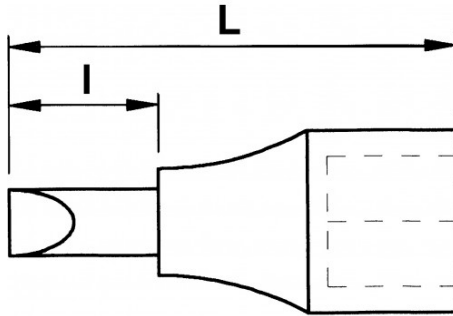

1/2" screwdriver socket - hexagonal

SC-10-10

SC-...1/2_6_pans

SAM Outillage

10 rue Camille de Rochetaillée
42000 Saint-Etienne - France

RCS Saint-Etienne B 338 002 231 | SAS au capital de 8 189 583 €

<https://www.sam-outillage.com/>

DESCRIPTION

1/2" screwdriver socket - hexagonal

1/2" 6-flat screwdriver sockets

STANDARDS / DIRECTIVES

NF ISO 1711-1, NF ISO 2936

SAM Outillage

10 rue Camille de Rochetaillée
42000 Saint-Etienne - France

RCS Saint-Etienne B 338 002 231 | SAS au capital de 8 189 583 €

<https://www.sam-outillage.com/>

SPECIFIC DATA

Designation	SCREWDRIVER SOCKET 1/2" 6 PTS MALE -L100-H10
Sales reference	SC-10-10
L (mm)	100
Weight (g)	100
l (mm)	64
Pattern	10
Guarantee	O

Guarantee applied