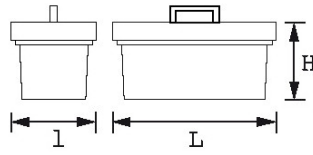

Designation	EMPTY METALLIC TOOLBOX - 1 COMPARTMENT
Sales reference	SAM-570-PBV
L (mm)	470
Weight (kg)	2.5
l (mm)	210
H (mm)	110
Guarantee	C Consumable

Guarantee applied

C | Consumable

The products in this category will not be replaced and are subject to normal wear phenomena.