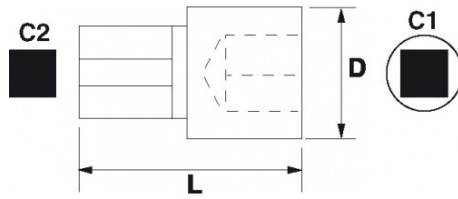

**DESCRIPTION****1/2" adapter**

Adapter 1/2" to 3/4". Female square 1/2", male 3/4".

Allows the socket use 3/4".

STANDARDS / DIRECTIVES

NF ISO 1174-1

SPECIFIC DATA**SAM Outillage**

10 rue Camille de Rochetaillée
42000 Saint-Etienne - France

RCS Saint-Etienne B 338 002 231 | SAS au capital de 8 189 583 €

<https://www.sam-outillage.com/>

Photos and texts not contractually binding. Do not litter. Document generated on 2024-04-30 10:28:09

Designation	ADAPTOR 1/2" ---- 3/4"
Sales reference	S-232
L (mm)	47
Weight (g)	120
D (mm)	25
C1 "	1/2
C2 "	3/4
Guarantee	O SAM TOOL guarantee.