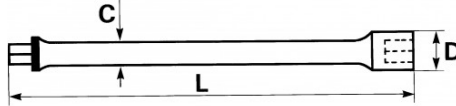

Allows to access to the difficult access screw.

STANDARDS / DIRECTIVES

NF ISO 1174-1

SAM Outillage

10 rue Camille de Rochetaillée
42000 Saint-Etienne - France

RCS Saint-Etienne B 338 002 231 | SAS au capital de 8 189 583 €

<https://www.sam-outillage.com/>

Photos and texts not contractually binding. Do not litter. Document generated on 2024-05-01 03:44:54

SPECIFIC DATA

Designation	WOBBLE EXTEN.BAR DR1/2" 75MM
Sales reference	S-210-SP
L (mm)	125
Weight (g)	80
C (mm)	13
D (mm)	23
Guarantee	O